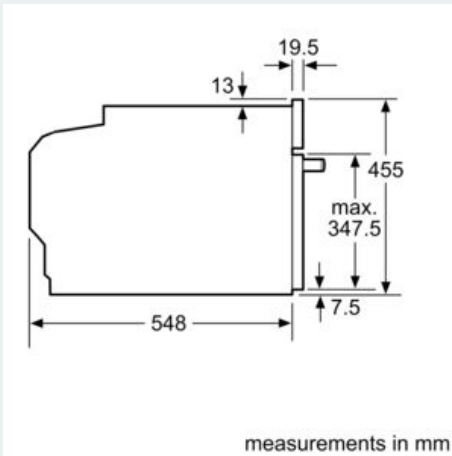

Installation with a hob.