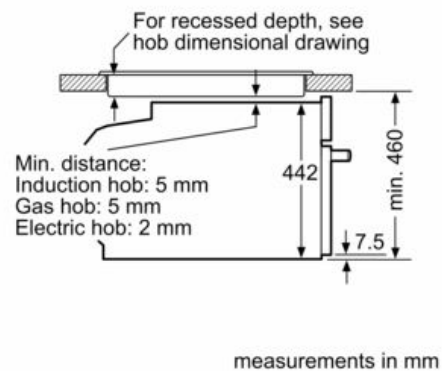

Installation with a hob.