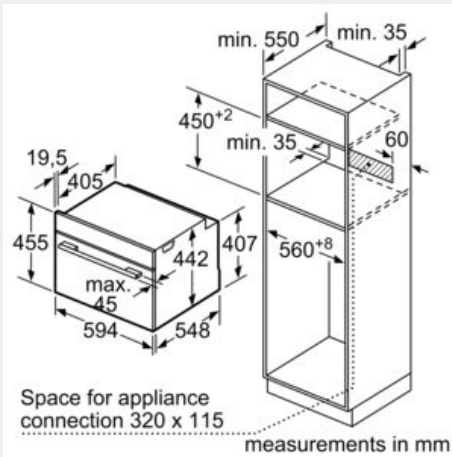

Features

Technical Data

Type of micro-wave oven : MW-Combi
 Type of control : Electronic
 Color / Material Front : Black
 Dimensions : 455 x 594 x 548 mm
 Cavity dimensions : 237.0 x 480 x 392.0 mm
 Length of electrical supply cord : 150 cm
 Gross weight : 40.6 kg
 EAN code : 4242003901311
 Maximum micro-wave power : 900 W
 Connection rating : 3600 W
 Fuse protection : 16 A
 Voltage : 220-240 V
 Frequency : 50; 60 Hz
 Plug type : no plug (electrical connection by electrician)
 Cavity dimensions : 237.0 x 480 x 392.0 mm
 Included accessories : 2 x combination grid, 1 x universal pan

Technical information

- Power cord length 150 cm Cable length
- Nominal voltage: 220 - 240 V
- Total connected load electric: 3.6 KW

Performance/technical information

- Appliance dimension (hxwxd): 455 mm x 594 mm x 548 mm

- Niche dimension (hxwxd): 450 mm - 455 mm x 560 mm - 568 mm x 550 mm
- Please refer to the dimensions provided in the installation manual

iQ700, Built-in compact oven with microwave function, 60 x 45 cm, Black CM778GNB1B

Dimensioned drawings

Installation with a hob.

If the compact appliance will be installed underneath a hob, the following worktop thicknesses (including substructure if necessary) must be taken into account.