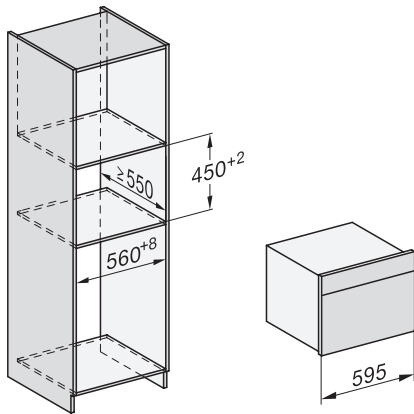

built-in DG DGM DGC XL build-under, installation drawing

DGC7x4x built-in tall cabinet, installation drawing

DGC7x40 connections and ventilation 45cm, installation drawing

DGC7x4x swivel range of the aperture, installation drawings