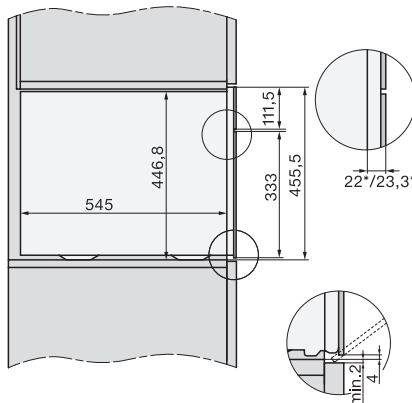

built-in DG DGM DGC XL build-under, installation drawing

DGC7x4x built-in tall cabinet, installation drawing

DGC7x40 connections and ventilation 45cm, installation drawing

DGC7x4x swivel range of the aperture, installation drawings

screw joint DGC XL, installation drawing

side view DGC XL, installation drawings