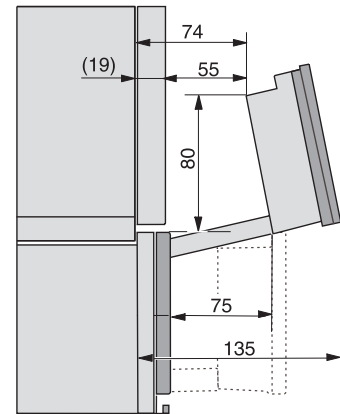

built-in DG DGM DGC XL build-under, installation drawing

DGC7x4x built-in tall cabinet, installation drawing

DGC7x40 connections and ventilation 45cm, installation drawing

DGC7x4x swivel range of the aperture, installation drawings

screw joint DGC XL, installation drawing

side view DGC XL, installation drawings