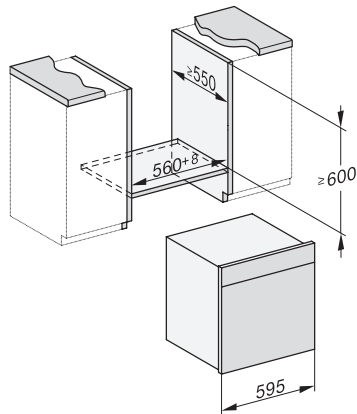

DGC 7460 HCX Pro

Bezuchwytowy piekarnik parowy

do gotowania na parze i pieczenia, z połączeniem sieciowym + HydroClean.

Installation DGC XXL, ESW7x20 installation drawings

Installation_DGC_XXL_ESW7x10_EVS7010 installation drawings

built-in DGC XXL, installation drawing

DGC7x60 connections and ventilation 60cm, installation drawing

built-in DGC XXL build-under, installation drawing

screw joint DGC XXL, installation drawing

DGC7x4x swivel range of the aperture, installation drawings

side view DGC XXL, installation drawings