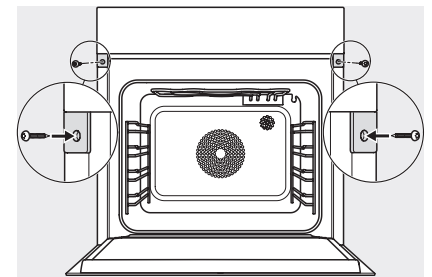

DGC 7460 HCX Pro

Bezuchwytowy piekarnik parowy

do gotowania na parze i pieczenia, z połączeniem sieciowym + HydroClean.

Installation DGC XXL, ESW7x20 installation drawings

Installation_DGC_XXL_ESW7x10_EVS7010 installation drawings

built-in DGC XXL, installation drawing

DGC7x60 connections and ventilation 60cm, installation drawing

built-in DGC XXL build-under, installation drawing

screw joint DGC XXL, installation drawing

DGC7x4x swivel range of the aperture, installation drawings