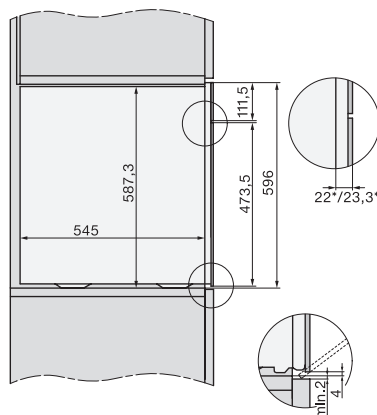

built-in DGC XXL, installation drawing

DGC7x60 connections and ventilation 60cm, installation drawing

built-in DGC XXL build-under, installation drawing

screw joint DGC XXL, installation drawing

DGC7x4x swivel range of the aperture, installation drawings

side view DGC XXL, installation drawings