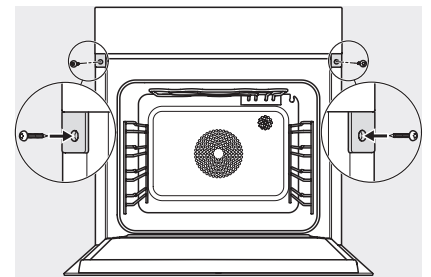

DGC 7460 HCX Pro

Bezuchwytowy piekarnik parowy

do gotowania na parze i pieczenia, z połączeniem sieciowym + HydroClean.

Installation DGC XXL, ESW7x20 installation drawings

Installation_DGC_XXL_ESW7x10_EVS7010 installation drawings

built-in DGC XXL, installation drawing

DGC7x60 connections and ventilation 60cm, installation drawing

built-in DGC XXL build-under, installation drawing

screw joint DGC XXL, installation drawing

DGC7x4x swivel range of the aperture, installation drawings