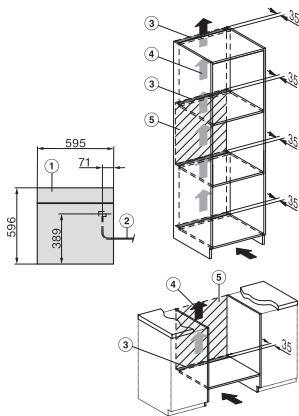

DGC 7460 HCX Pro

Bezuchwytowy piekarnik parowy

do gotowania na parze i pieczenia, z połączeniem sieciowym + HydroClean.

Installation DGC XXL, ESW7x20 installation drawings

Installation_DGC_XXL_ESW7x10_EVS7010 installation drawings

built-in DGC XXL, installation drawing

DGC7x60 connections and ventilation 60cm, installation drawing

built-in DGC XXL build-under, installation drawing

screw joint DGC XXL, installation drawing

DGC7x4x swivel range of the aperture, installation drawings

side view DGC XXL, installation drawings