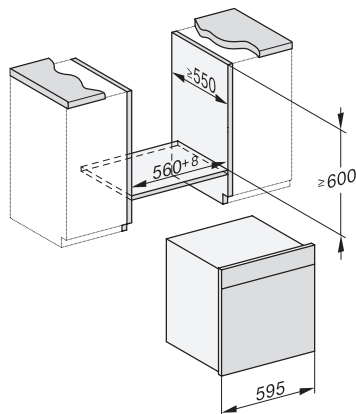

DGC 7460 HCX Pro

Bezuchwytowy piekarnik parowy

do gotowania na parze i pieczenia, z połączeniem sieciowym + HydroClean.

Installation DGC XXL, ESW7x20 installation drawings

Installation_DGC_XXL_ESW7x10_EVS7010 installation drawings

built-in DGC XXL, installation drawing

DGC7x60 connections and ventilation 60cm, installation drawing

built-in DGC XXL build-under, installation drawing

screw joint DGC XXL, installation drawing

DGC7x4x swivel range of the aperture, installation drawings

side view DGC XXL, installation drawings