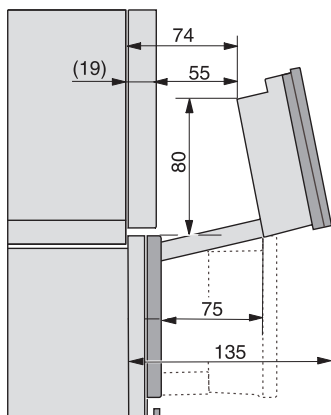

built-in DGC XXL, installation drawing

DGC7x60 connections and ventilation 60cm, installation drawing

built-in DGC XXL build-under, installation drawing

screw joint DGC XXL, installation drawing

DGC7x4x swivel range of the aperture, installation drawings

side view DGC XXL, installation drawings