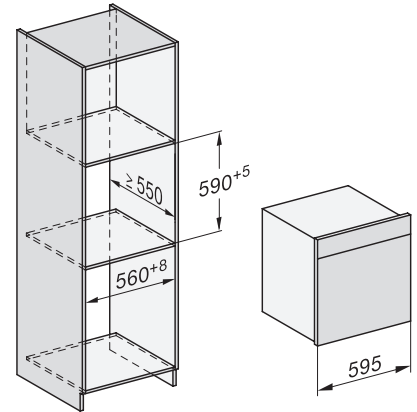

Installation\_DGC\_XXL\_ESW7x10\_EVS7010 installation drawings

built-in DGC XXL, installation drawing

DGC7x65 connections and ventilation 60cm, installation drawing

built-in DGC XXL build-under, installation drawing

screw joint DGC XXL, installation drawing

DGC7x4x swivel range of the aperture, installation drawings

side view DGC XXL, installation drawings