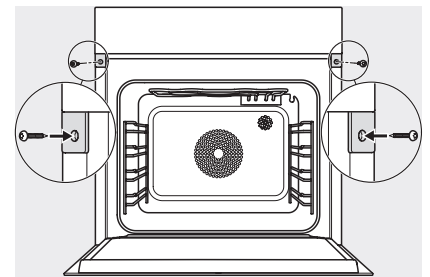

Installation\_DGC\_XXL\_ESW7x10\_EVS7010 installation drawings

built-in DGC XXL, installation drawing

DGC7x65 connections and ventilation 60cm, installation drawing

built-in DGC XXL build-under, installation drawing

screw joint DGC XXL, installation drawing

DGC7x4x swivel range of the aperture, installation drawings

side view DGC XXL, installation drawings