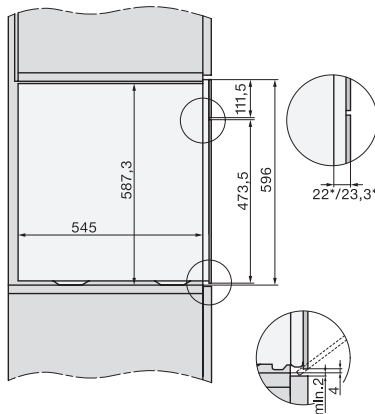

Installation\_DGC\_XXL\_ESW7x10\_EVS7010 installation drawings

built-in DGC XXL, installation drawing

DGC7x65 connections and ventilation 60cm, installation drawing

built-in DGC XXL build-under, installation drawing

screw joint DGC XXL, installation drawing

DGC7x4x swivel range of the aperture, installation drawings

side view DGC XXL, installation drawings