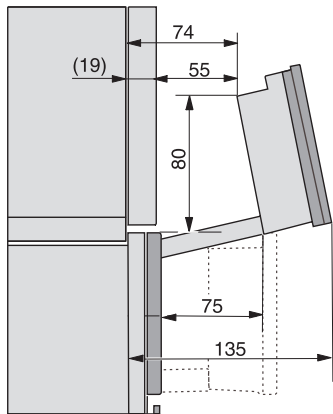

Installation\_DGC\_XXL\_ESW7x10\_EVS7010 installation drawings

built-in DGC XXL, installation drawing

DGC7x65 connections and ventilation 60cm, installation drawing

built-in DGC XXL build-under, installation drawing

screw joint DGC XXL, installation drawing

DGC7x4x swivel range of the aperture, installation drawings

side view DGC XXL, installation drawings