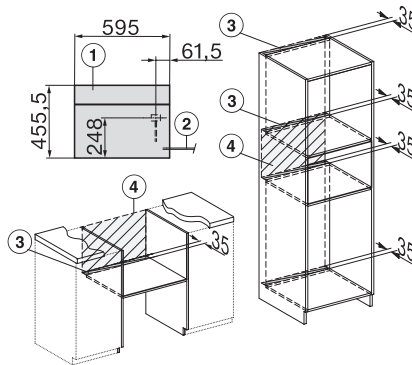

Installation_DG_DGM_DGC_XL_ESW7x10_EVS7010, installation drawings

built-in DG DGM DGC XL build-under, installation drawing

DGC7x4x built-in tall cabinet, installation drawing

DGC7x40 connections and ventilation 45cm, installation drawing

DGC7x4x swivel range of the aperture, installation drawings

screw joint DGC XL, installation drawing

side view DGC XL, installation drawings