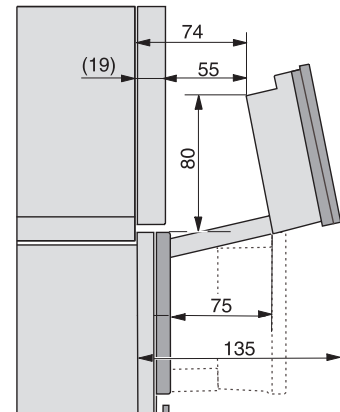

Installation_DG_DGM_DGC_XL_ESW7x10_EVS7010, installation drawings

built-in DG DGM DGC XL build-under, installation drawing

DGC7x4x built-in tall cabinet, installation drawing

DGC7x40 connections and ventilation 45cm, installation drawing

DGC7x4x swivel range of the aperture, installation drawings

screw joint DGC XL, installation drawing

side view DGC XL, installation drawings