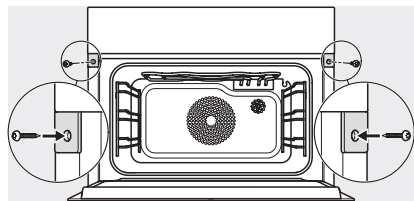

Installation_DG_DGM_DGC_XL_ESW7x10_EVS7010, installation drawings

built-in DG DGM DGC XL build-under, installation drawing

DGC7x4x built-in tall cabinet, installation drawing

DGC7x40 connections and ventilation 45cm, installation drawing

DGC7x4x swivel range of the aperture, installation drawings

screw joint DGC XL, installation drawing

side view DGC XL, installation drawings