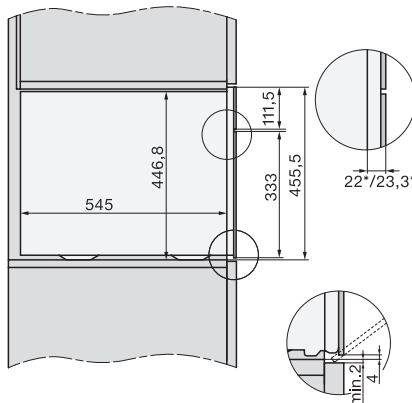

Installation_DG_DGM_DGC_XL_ESW7x10_EVS7010, installation drawings

built-in DG DGM DGC XL build-under, installation drawing

DGC7x4x built-in tall cabinet, installation drawing

DGC7x40 connections and ventilation 45cm, installation drawing

DGC7x4x swivel range of the aperture, installation drawings

screw joint DGC XL, installation drawing

side view DGC XL, installation drawings