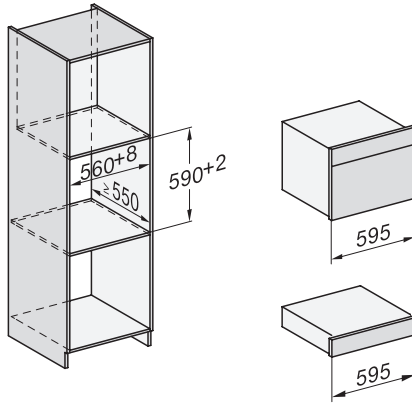

Installation_DG_DGM_DGC_XL_ESW7x10_EVS7010, installation drawings

built-in DG DGM DGC XL build-under, installation drawing

DGC7x4x built-in tall cabinet, installation drawing

DGC7x40 connections and ventilation 45cm, installation drawing

DGC7x4x swivel range of the aperture, installation drawings

screw joint DGC XL, installation drawing

side view DGC XL, installation drawings