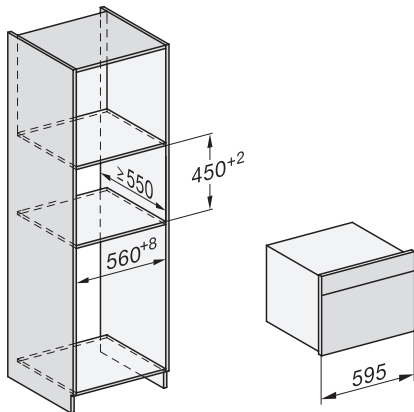

Installation_DG_DGM_DGC_XL_ESW7x10_EVS7010, installation drawings

built-in DG DGM DGC XL build-under, installation drawing

DGC7x4x built-in tall cabinet, installation drawing

DGC7x40 connections and ventilation 45cm, installation drawing

DGC7x4x swivel range of the aperture, installation drawings

screw joint DGC XL, installation drawing

side view DGC XL, installation drawings