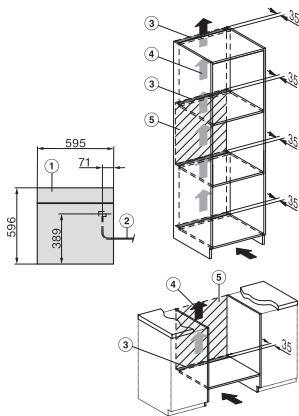

español, čeština, türkçe,

українська, magyar

DGC 7860 HCX Pro

Bezuchwytowy piekarnik parowy

do gotowania na parze i pieczenia, z bezprzew. pieczeniometerem + HydroClean.

Installation DGC XXL, ESW7x20 installation drawings

Installation_DGC_XXL_ESW7x10_EVS7010 installation drawings

built-in DGC XXL, installation drawing

DGC7x60 connections and ventilation 60cm, installation drawing

built-in DGC XXL build-under, installation drawing

screw joint DGC XXL, installation drawing

DGC7x4x swivel range of the aperture, installation drawings

side view DGC XXL, installation drawings