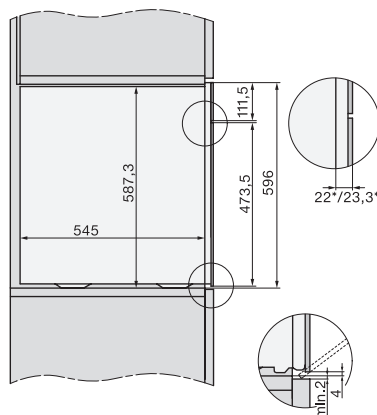

Installation_DGC_XXL_ESW7x10_EVS7010 installation drawings

built-in DGC XXL, installation drawing

DGC7x60 connections and ventilation 60cm, installation drawing

built-in DGC XXL build-under, installation drawing

screw joint DGC XXL, installation drawing

DGC7x4x swivel range of the aperture, installation drawings

side view DGC XXL, installation drawings