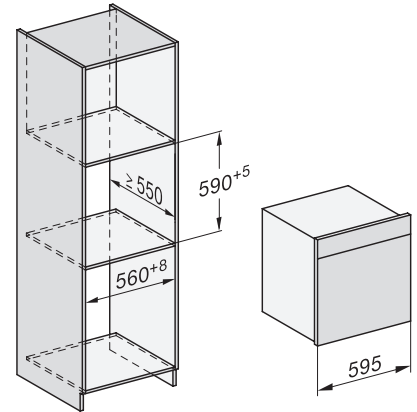

Installation_DGC_XXL_ESW7x10_EVS7010 installation drawings

built-in DGC XXL, installation drawing

DGC7x60 connections and ventilation 60cm, installation drawing

built-in DGC XXL build-under, installation drawing

screw joint DGC XXL, installation drawing

DGC7x4x swivel range of the aperture, installation drawings

side view DGC XXL, installation drawings