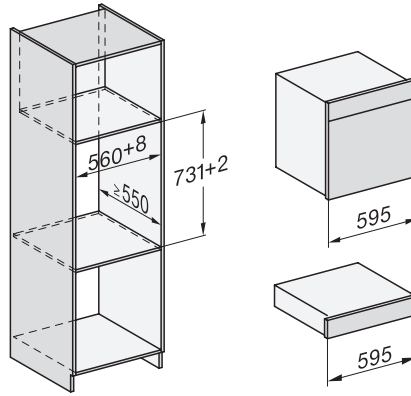

Installation_DGC_XXL_ESW7x10_EVS7010 installation drawings

built-in DGC XXL, installation drawing

DGC7x60 connections and ventilation 60cm, installation drawing

built-in DGC XXL build-under, installation drawing

screw joint DGC XXL, installation drawing

DGC7x4x swivel range of the aperture, installation drawings

side view DGC XXL, installation drawings