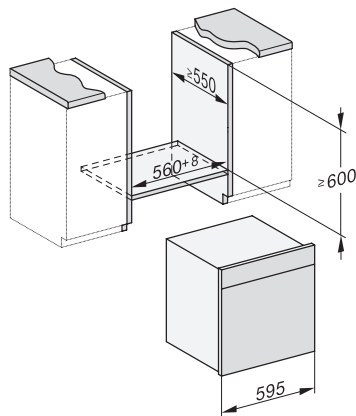

español, čeština, türkçe,

українська, magyar

DGC 7860 HCX Pro

Bezuchwytowy piekarnik parowy

do gotowania na parze i pieczenia, z bezprzew. pieczeniometerem + HydroClean.

Installation DGC XXL, ESW7x20 installation drawings

Installation_DGC_XXL_ESW7x10_EVS7010 installation drawings

built-in DGC XXL, installation drawing

DGC7x60 connections and ventilation 60cm, installation drawing

built-in DGC XXL build-under, installation drawing

screw joint DGC XXL, installation drawing

DGC7x4x swivel range of the aperture, installation drawings

side view DGC XXL, installation drawings