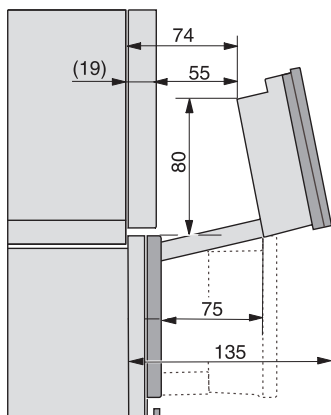

Installation_DGC_XXL_ESW7x10_EVS7010 installation drawings

built-in DGC XXL, installation drawing

DGC7x60 connections and ventilation 60cm, installation drawing

built-in DGC XXL build-under, installation drawing

screw joint DGC XXL, installation drawing

DGC7x4x swivel range of the aperture, installation drawings

side view DGC XXL, installation drawings