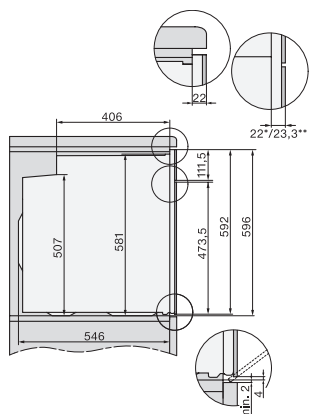

H 7364 BP

Piekarnik Miele

w atrakcyjnym, stalowym wzornictwie z pieczeniometerem i oświetleniem LED.

installation H7000 XL, installation drawing

side view H7000 XL, installation drawings

built-in H7000 XL, installation drawing

Installation H7000 XL underframe, installation drawings

DG2740, DG7140, DGM7340, H2760B/BP, H7140BM, H7x64B/BP, H7x60B/BP installation drawings

Installation H7000 BM XL, installation drawings

side view H7000 XL build-under, installation drawing