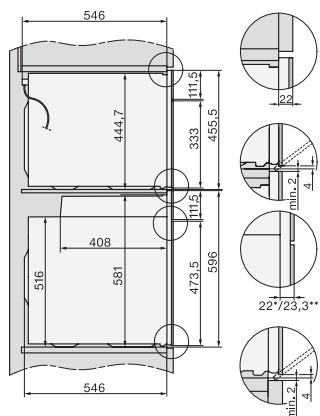

H 7860 BPX

Piekarnik bezuchwytowy

w uniwersalnym wzornictwie z pieczeniometerem i BrillantLight.

installation H7000 XL, installation drawing

side view H7000 XL, installation drawings

built-in H7000 XL, installation drawing

Installation H7000 XL underframe, installation drawings

Installation H7000 BM XL, installation drawings

side view H7000 XL build-under, installation drawing

side view Kombi BM XL, installation drawings

Installation Kombi BM XL, installation drawings