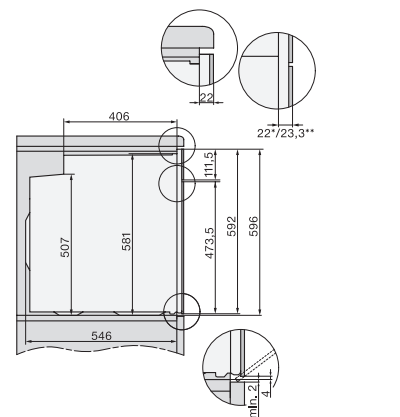

H 7860 BPX

Piekarnik bezuchwytowy

w uniwersalnym wzornictwie z pieczeniometerem i BrillantLight.

installation H7000 XL, installation drawing

side view H7000 XL, installation drawings

built-in H7000 XL, installation drawing

Installation H7000 XL underframe, installation drawings

Installation H7000 BM XL, installation drawings

side view H7000 XL build-under, installation drawing

side view Kombi BM XL, installation drawings

Installation Kombi BM XL, installation drawings