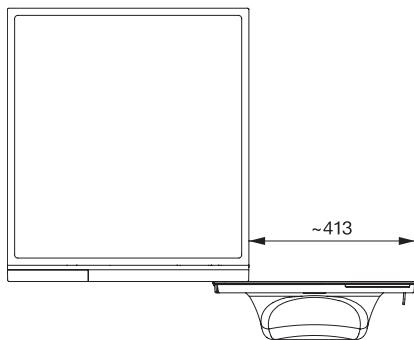

WQ 1200 WPS Nova Edition
Pralka ładowana od przodu W2
A -20%* i 9 kg i 1400 obr./min i InfinityCare i M Touch Pro i SmartMatic

W2 with glass door, fascia 17 degree, Bigfoot, measures in mm

W2 with glass door, fascia 17 degree, Bigfoot, measures in mm

W2 with glass door, fascia 17 degree, Bigfoot, measures in mm

W2 with glass door, fascia 17 degree, Bigfoot, measures in mm