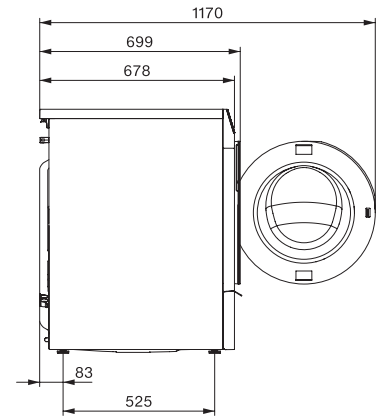

W2 with glass door, fascia 17 degree, Bigfoot, measures in mm

W2 with glass door, fascia 17 degree, Bigfoot, measures in mm