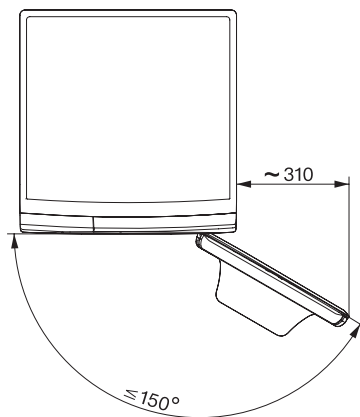

WWD380 WCS PWash&Steam&9kg

Pralka ładowana od przodu W1:

A-20%\* | 9 kg | 1400 obr./min | SteamCare | QuickPowerWash | Miele@home

W1 drawing, facia 5 degree, measures in mm

W1 drawing, facia 5 degree, measures in mm

W1 drawing, facia 5 degree, measures in mm

W1 drawing, facia 5 degree, measures in mm