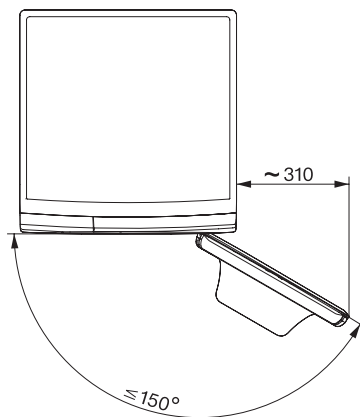

WWI880 WCS PWash&TDos&Steam

Pralka ładowana od przodu W1:

A | 9 kg | 1600 obr./min | SteamCare | Autom. dozowanie | QuickPowerWash

W1 drawing, facia 5 degree, measures in mm

W1 drawing, facia 5 degree, measures in mm

W1 drawing, facia 5 degree, measures in mm

W1 drawing, facia 5 degree, measures in mm